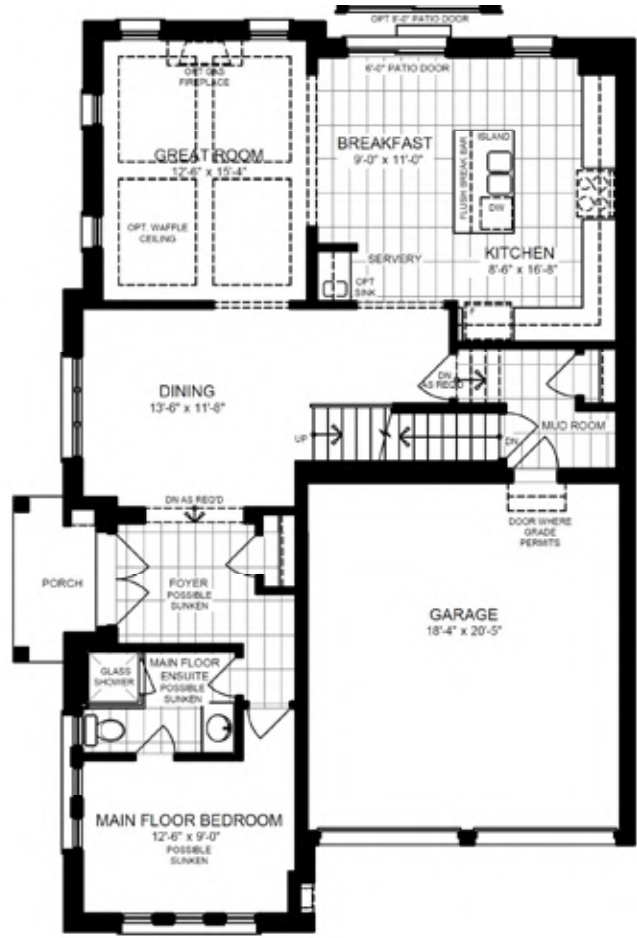

## 40' SINGLES

Elevation B

Elevation A  
2680 sq. ft.

Elevation B  
2747 sq. ft.

Elevation C  
2734 sq. ft.

Elevation A

Elevation C

ELEV. A 2680 SQ. FT.  
 ELEV. B 2747 SQ. FT.  
 ELEV. C 2734 SQ. FT.

**THE SORBARA SERIES**

ALTERNATE MAIN FLOOR PLAN  
 W/ MAIN FLOOR SUITE  
 & OPT. CHEF'S KITCHEN  
 ELEVATION 'A'

ALTERNATE MAIN FLOOR PLAN  
 ELEVATION 'A'  
 W/ MAIN FLOOR SUITE

**THE SORBARA SERIES**

SECOND FLOOR PLAN W/  
 SPA ENSUITE  
 & DREAM CLOSET  
 ELEVATION 'A'

SECOND FLOOR PLAN  
 ELEVATION 'A'