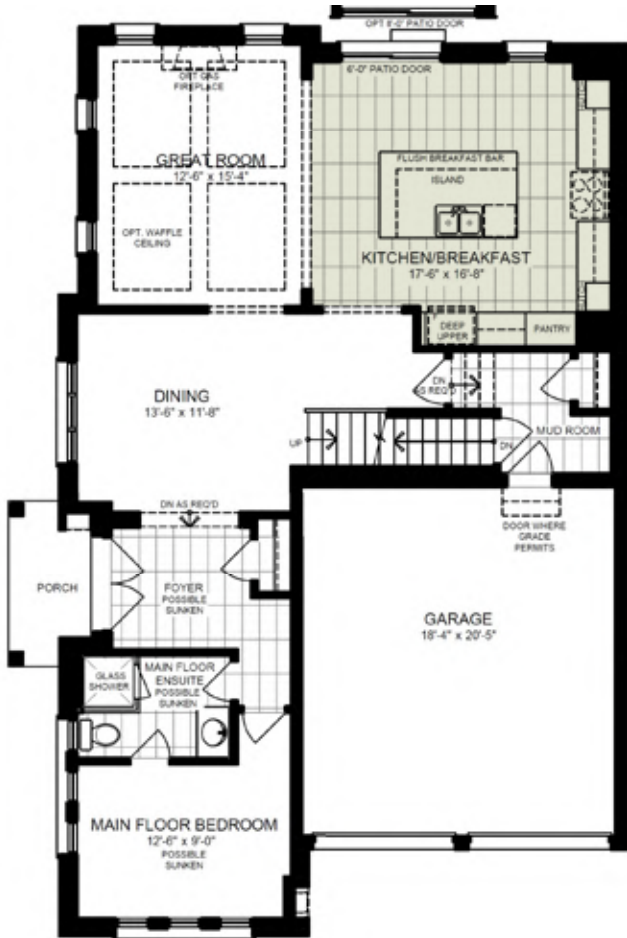

## 40' SINGLES

Elevation B

Elevation A  
2680 sq. ft.

Elevation B  
2747 sq. ft.

Elevation C  
2734 sq. ft.

Elevation A

Elevation C

ELEV. A 2680 SQ. FT.  
 ELEV. B 2747 SQ. FT.  
 ELEV. C 2734 SQ. FT.

**THE SORBARA SERIES**

ALTERNATE MAIN FLOOR PLAN  
 W/ MAIN FLOOR SUITE  
 & OPT. CHEF'S KITCHEN  
 ELEVATION 'A'

ALTERNATE MAIN FLOOR PLAN  
 ELEVATION 'A'  
 W/ MAIN FLOOR SUITE

**THE SORBARA SERIES**

SECOND FLOOR PLAN W/  
 SPA ENSUITE  
 & DREAM CLOSET  
 ELEVATION 'A'

SECOND FLOOR PLAN  
 ELEVATION 'A'